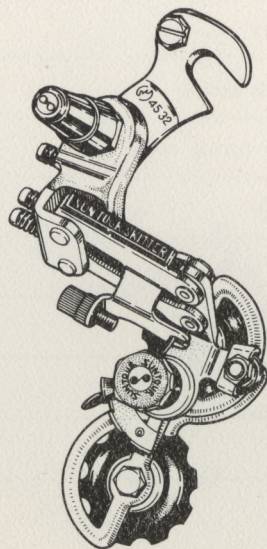

## SUN TOUR SKITTER

**SUN TOUR SKITTER**  
No. 2200

For ordinary use (Steel)  
Gear capacity : 28T  
Stroke : 32mm  
Low normal  
Weight : 315g