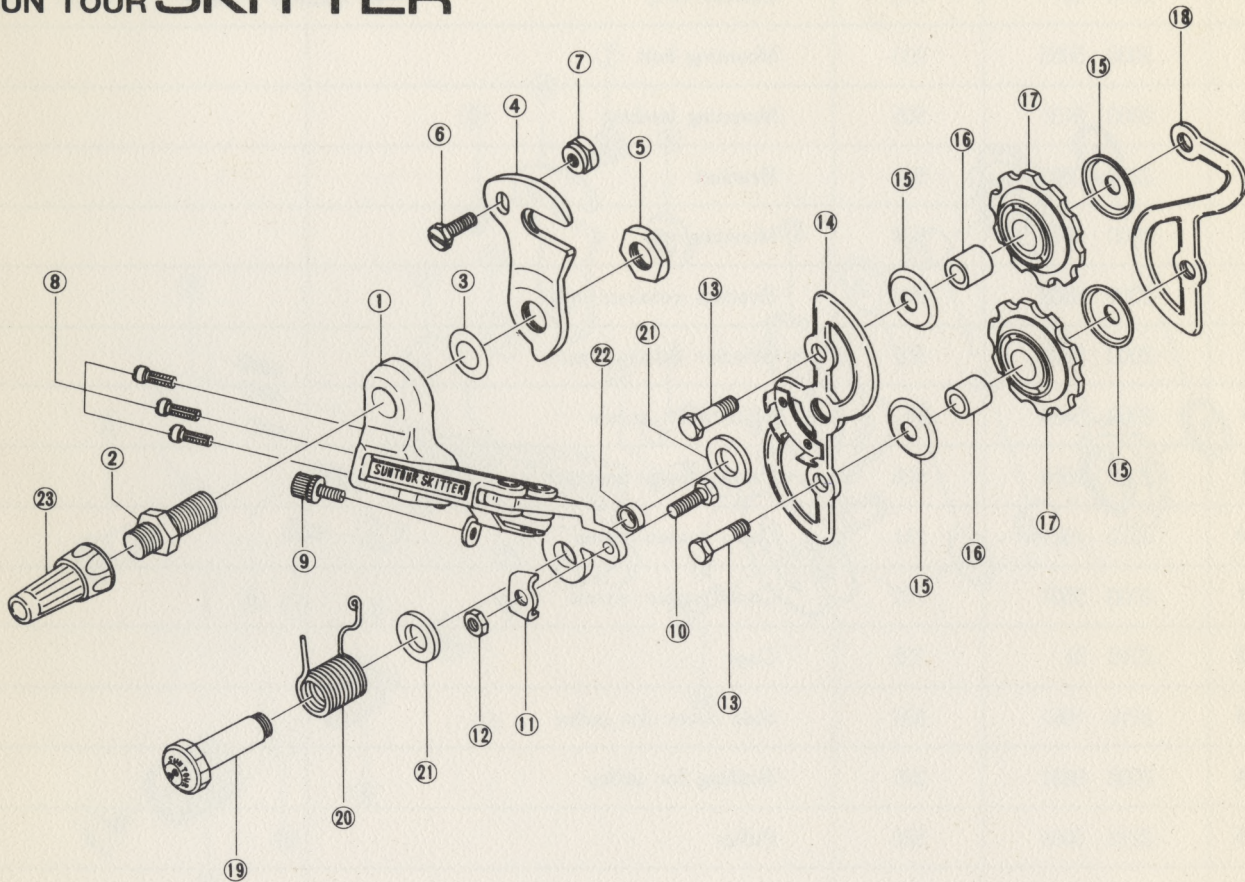

## SUN TOUR SKITTER

**SUN TOUR SKITTER**  
No. 2200

For ordinary use (Steel)  
Gear capacity : 28T  
Stroke : 32mm  
Low normal  
Weight : 315g