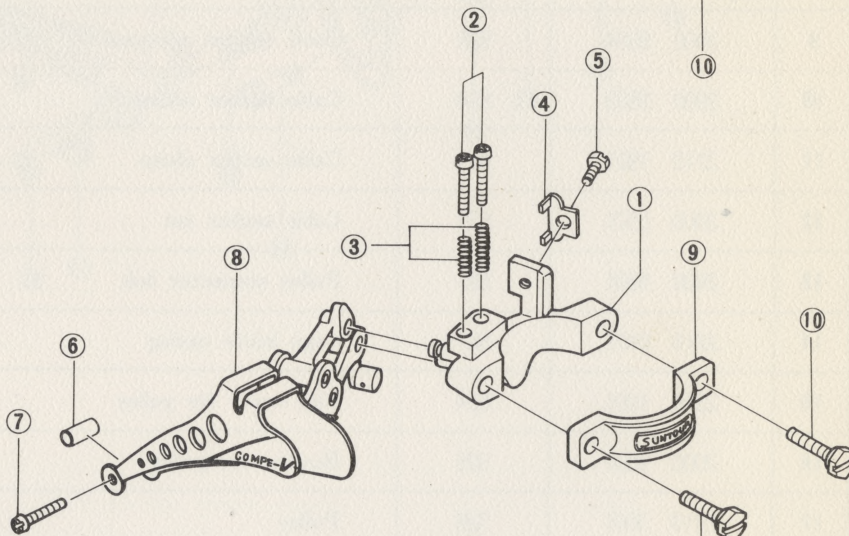

FRONT DERAILLEURS

SUN TOUR SL
No. 3702

For ordinary use (Light Alloy)
Top normal
Weight: 110g 1.1/8", 28.0φ

SUN TOUR COMPE-V
No. 3701

For ordinary use (Light Alloy)
Top normal
Weight: 145g 1.1/8", 28.0φ

SUN TOUR SPIRT
No. 3700

For ordinary use (Steel)
Top normal
Weight: 160g 1.1/8"1", 28.0φ