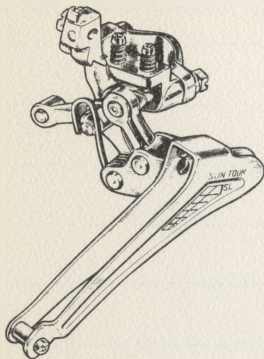

FRONT DERAILLEURS

SUN TOUR SL
No. 3702

For ordinary use (Light Alloy)
Top normal
Weight: 110g 1.1/8", 28.0φ

SUN TOUR COMPE-V
No. 3701

For ordinary use (Light Alloy)
Top normal
Weight: 145g 1.1/8", 28.0φ

SUN TOUR SPIRT
No. 3700

For ordinary use (Steel)
Top normal
Weight: 160g 1.1/8"1", 28.0φ