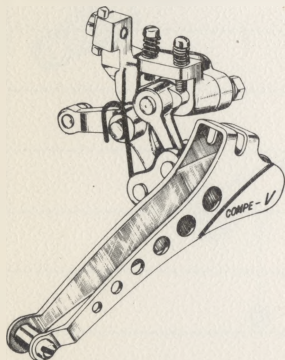

FRONT DERAILLEURS

SUN TOUR SL
No. 3702

For ordinary use (Light Alloy)
Top normal
Weight: 110g 1.1/8", 28.0φ

SUN TOUR COMPE-V
No. 3701

For ordinary use (Light Alloy)
Top normal
Weight: 145g 1.1/8", 28.0φ

SUN TOUR SPIRT
No. 3700

For ordinary use (Steel)
Top normal
Weight: 160g 1.1/8"1", 28.0φ