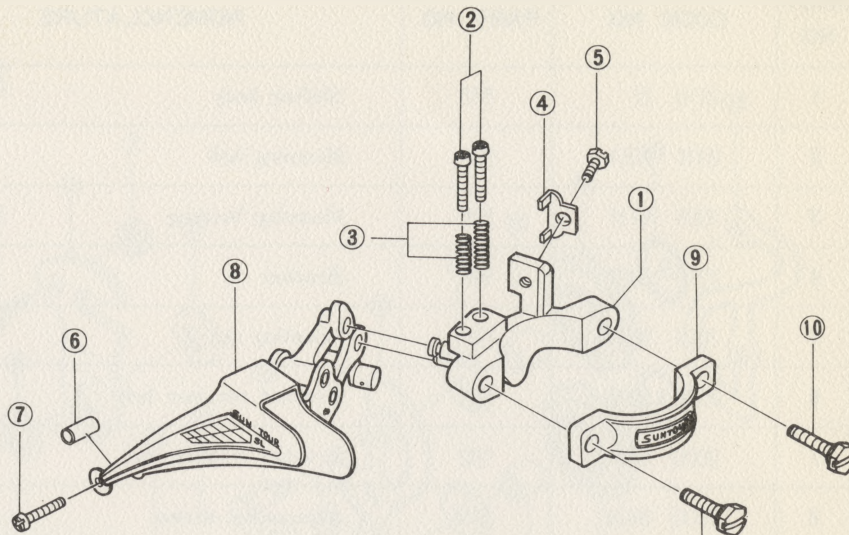

FRONT DERAILLEURS

SUN TOUR SL
No. 3702

For ordinary use (Light Alloy)
Top normal
Weight: 110g 1.1/8", 28.0φ

SUN TOUR COMPE-V
No. 3701

For ordinary use (Light Alloy)
Top normal
Weight: 145g 1.1/8", 28.0φ

SUN TOUR SPIRT
No. 3700

For ordinary use (Steel)
Top normal
Weight: 160g 1.1/8"1", 28.0φ