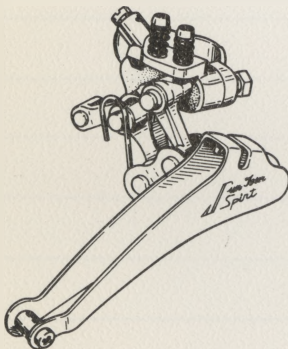

FRONT DERAILLEURS

SUN TOUR SL
No. 3702

For ordinary use (Light Alloy)
Top normal
Weight: 110g 1.1/8", 28.0φ

SUN TOUR COMPE-V
No. 3701

For ordinary use (Light Alloy)
Top normal
Weight: 145g 1.1/8", 28.0φ

SUN TOUR SPIRT
No. 3700

For ordinary use (Steel)
Top normal
Weight: 160g 1.1/8"1", 28.0φ