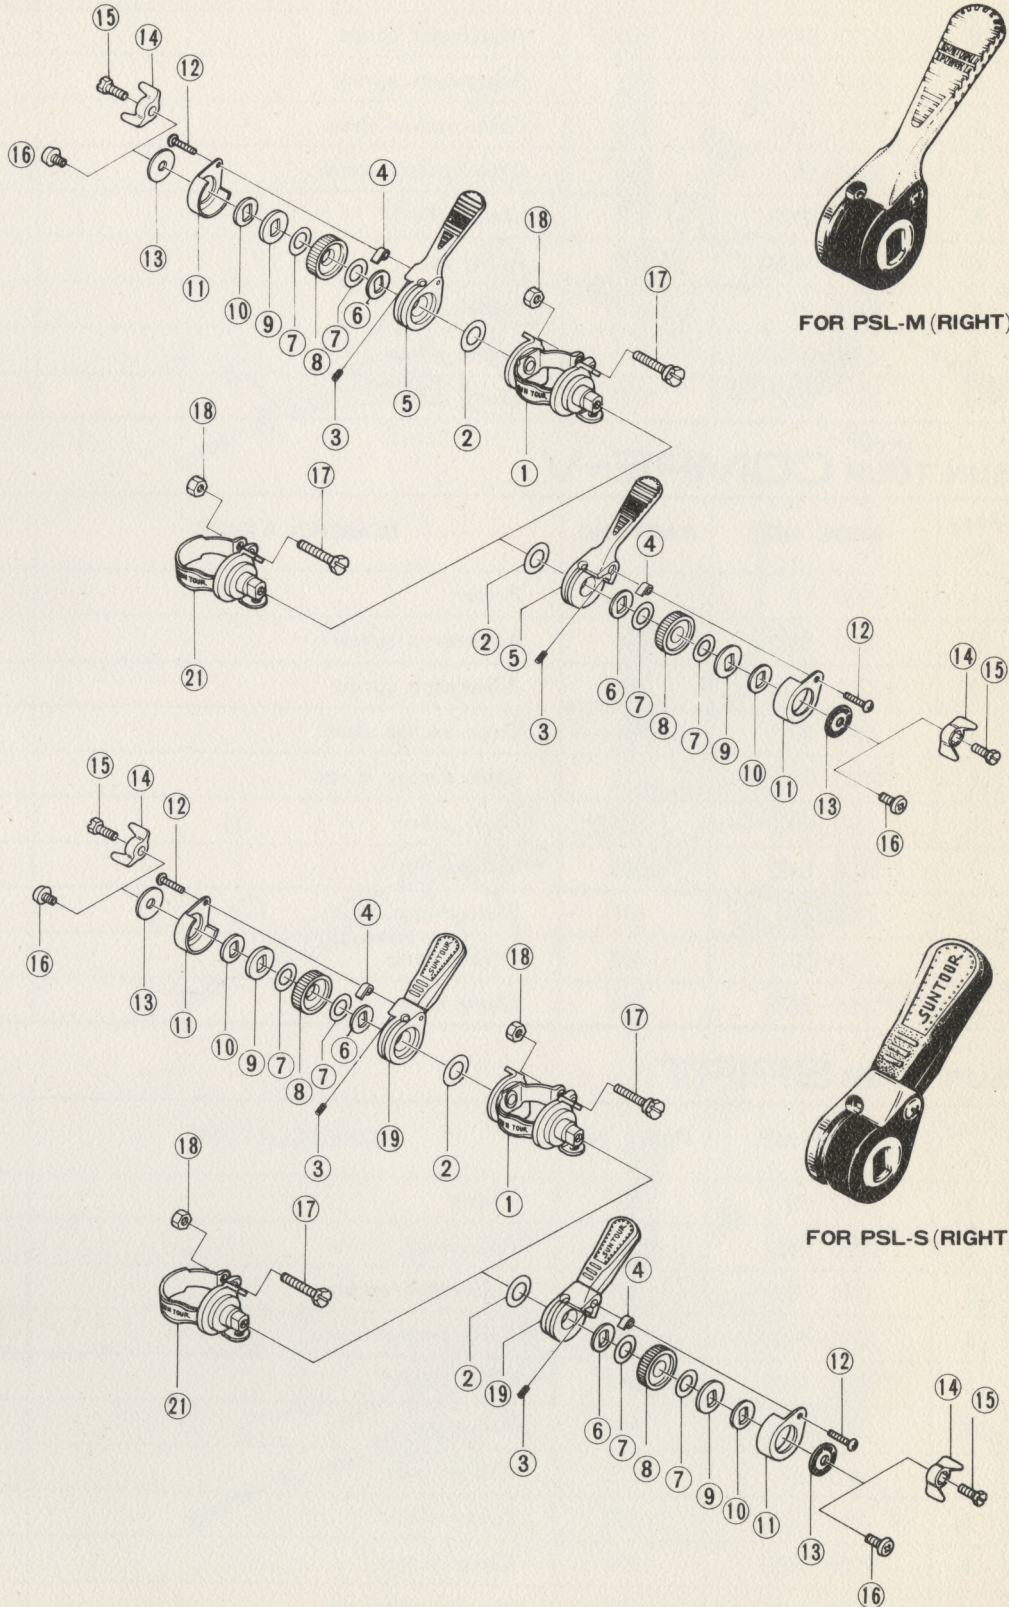

SUN TOUR POWER SHIFT LEVER

PDL-M
No. 3553

PSL-M
No. 3552

PDL-S
No. 3551

PSL-S
No. 3550

FOR PSL-M (RIGHT)

FOR PSL-S (RIGHT)